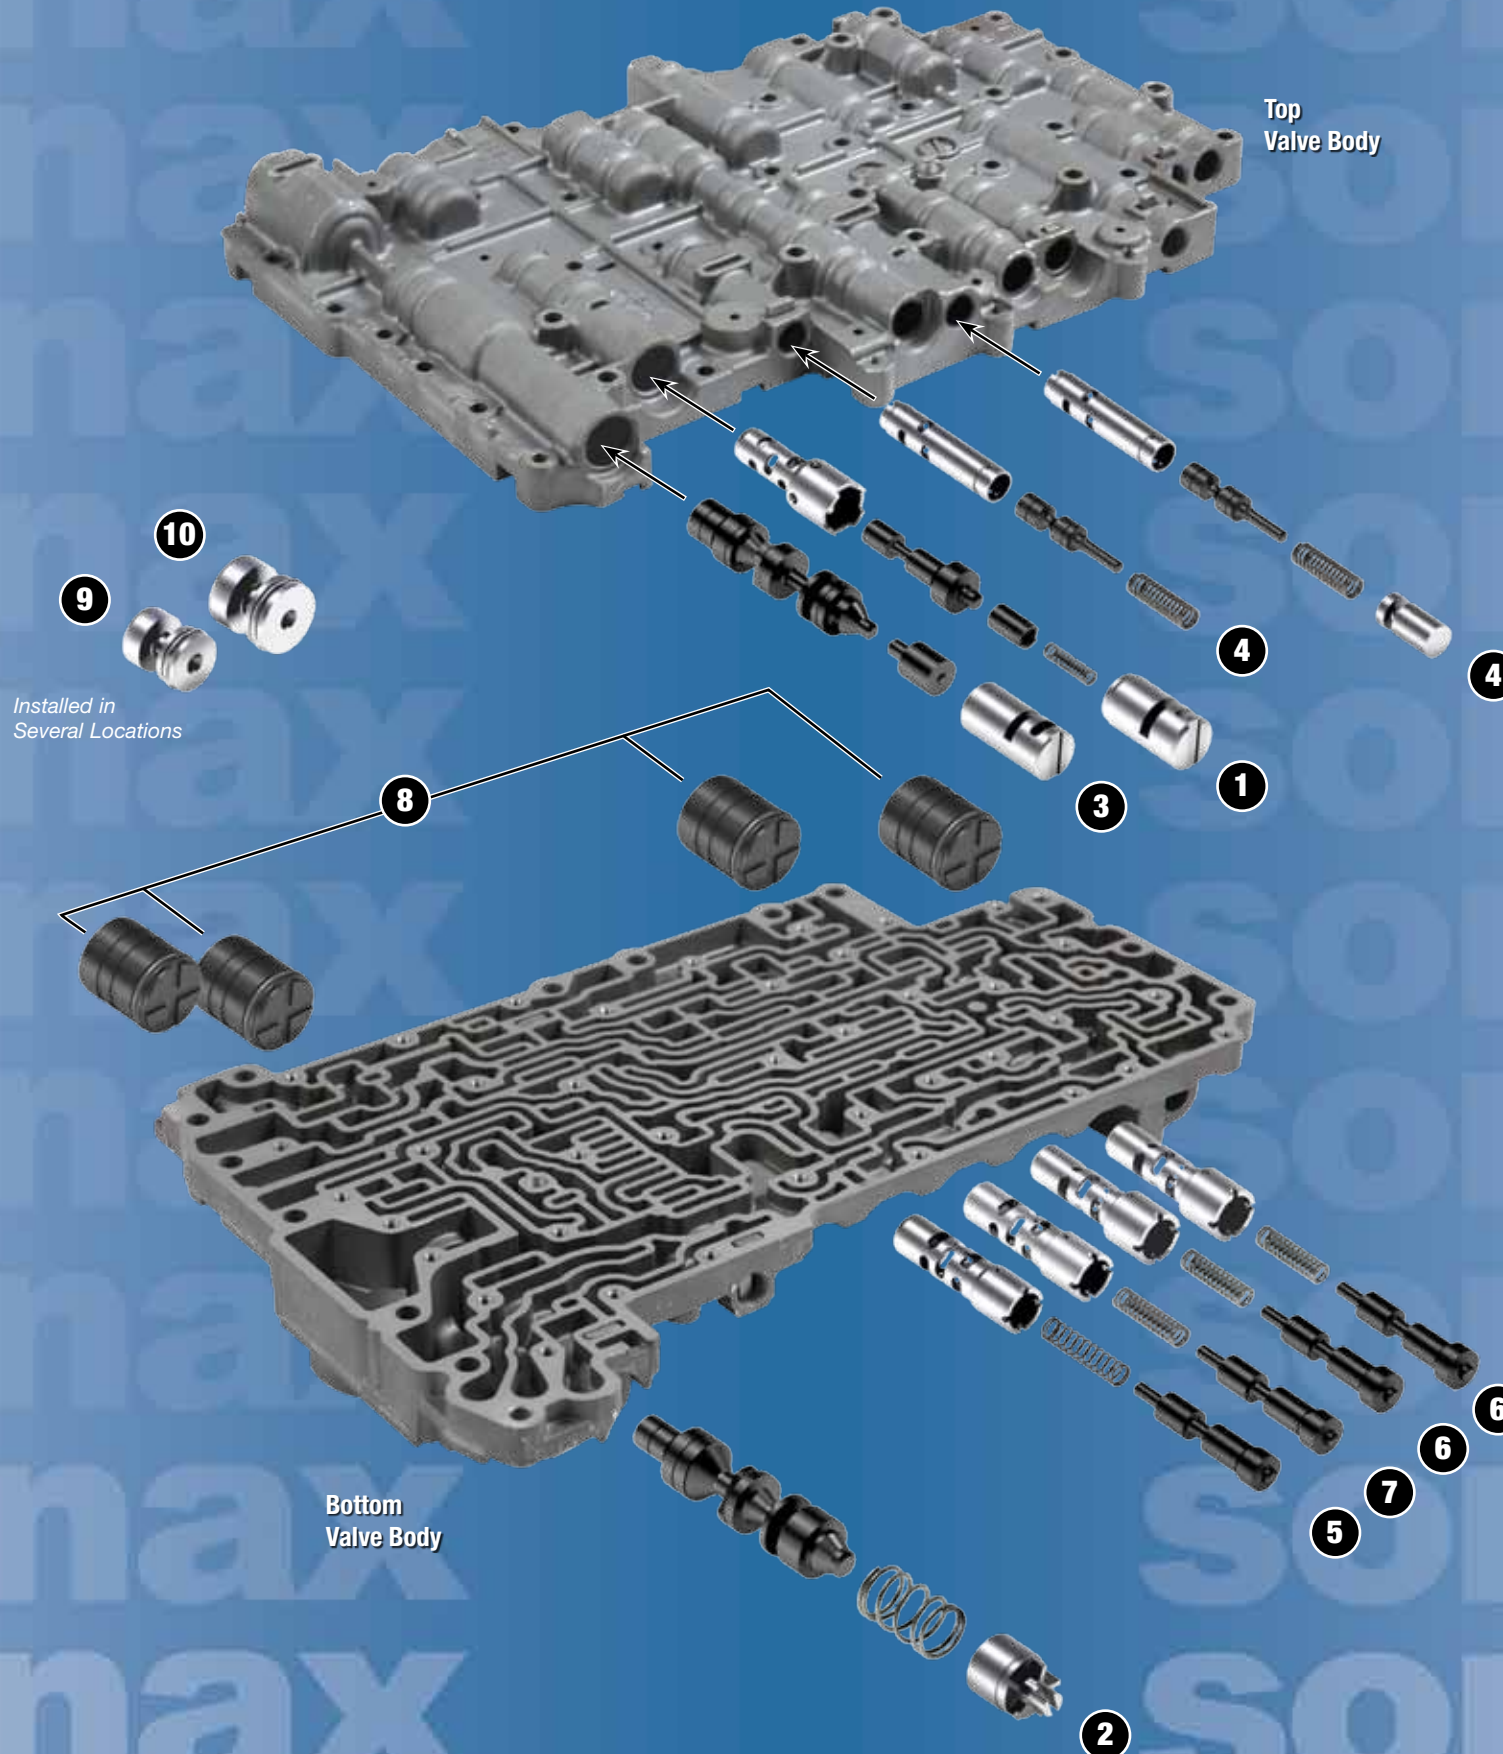

2 25741-01K Oversized Pressure Regulator Valve & End Plug Kit

Helps cure:

- Excess pressure in reverse
- Fluid & converter overheat
- Bushing failure

Note: Requires tool kit F-25741-TL & the VB-FIX reaming fixture.

3 25741-11K Secondary Regulator Valve Kit

Helps cure:

- High/Low SLT pressure
- Overheating bushings & converter
- Harsh reverse

Note: Requires tool kit F-25741-TL11 & the VB-FIX reaming fixture.

4 25741-18K Solenoid Modulator Valve Kit

Helps cure:

- Linear solenoid and/or gear ratio codes
- Slippage/Shock on kickdown
- Slippage in steady driving 4, 5 or 6th gear

Note: Requires tool kit F-25741-TL18 & the VB-FIX reaming fixture.

Top
Valve Body

Bottom
Valve Body

Installed in
Several Locations

5 25741-25K K1 Clutch Control Valve Kit

Helps cure:

- Flare upshifts/harsh coast downshifts
- Delayed engagement

Note: Requires tool kit F-25741-TL25 & the VB-FIX reaming fixture.