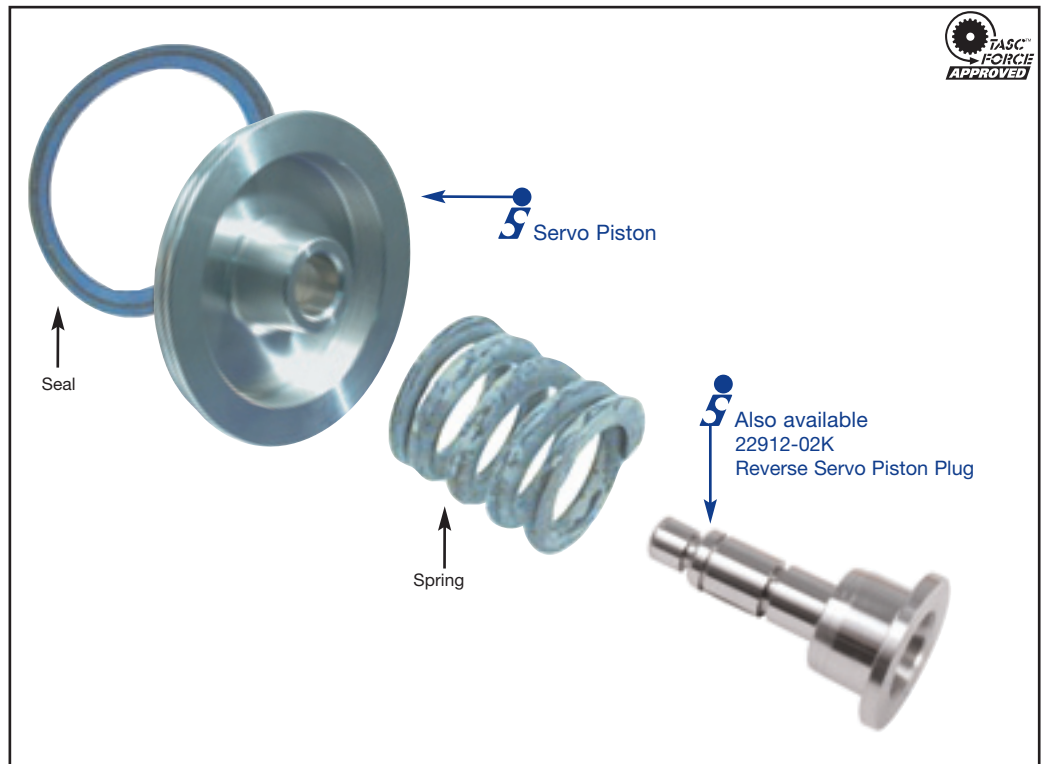

## Servo Pistons

<b>22912</b>	A727/46RH/RE
<b>22912A</b>	A904/A999/42RH/RE
<b>22912B</b>	47RH/RE, '94-'96
<b>22912C</b>	47-48RE, '97-Up

Each includes the following:

1 Rear Servo Piston

### Installation Instructions

Remove the worn or broken reverse servo piston. Replace with the appropriate Sonnax piston, making sure that all parts are oriented and aligned properly. If the piston plug is worn, it will have to be replaced. The reverse band may have to be adjusted after replacement.

**OEM version of 22912B**  
47RH/RE, '94-'96

**OEM version of 22912C**  
47-48RE, '97-Up

Sonnax P/N	OEM P/N	Diameter	Application
22912	2801281	2.800"	A727, 46RH/RE
22912A	2801271	2.545"	A904, A999, 42RH/RE
22912B	N/A	2.46"	47RH/RE, '94-'96
22912C	52118745	2.46"	47-48RE, '97-Up